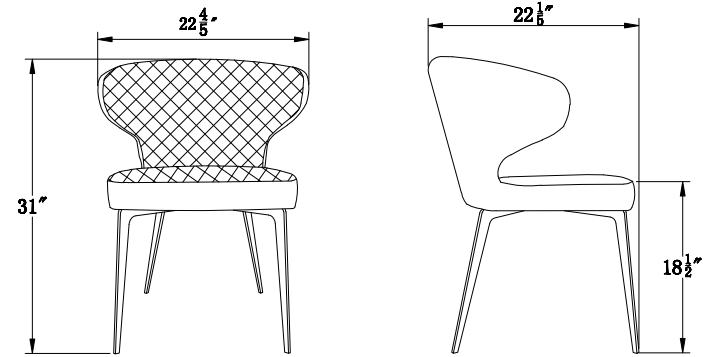

Hug

dining chair

size

23" x 22" x 31"

packaging details

| | |
|------------|-----------------|
| # of boxes | 1 |
| qty. / box | 1 |
| box size 1 | 30" x 23" x 26" |
| gw | 19 kg |
| nw | 8.4 kg |
| cuft | 10.16 |
| cbm | 0.29 |

counter stool

size

20" x 20" x 35"

packaging details

| | |
|------------|-----------------|
| # of boxes | 1 |
| qty. / box | 1 |
| box size 1 | 22" x 20" x 28" |
| gw | 11.2 kg |
| nw | 9.5 kg |
| cuft | 7.2 |
| cbm | 0.2 |

dining chair, counter stool

color

anthracite

technical details

fabric cover

metal frame

40,000 rub count

100% polyester