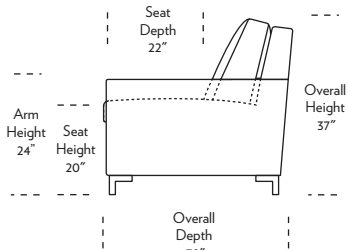

BRYSON

Standard Comfort Sleeper®

Features:

- Featuring the patented Tiffany 24/7™ platform sleep system
- Room to stretch out with true 80 inches of bedroom-length sleeping surface
- Ultimate comfort on four inches of plush, high-density foam mattress
- Zero wall clearance
- Quick-ship delivery
- Double-needle top-stitch
- High-density, high-resiliency foam seat cushions
- Loose back and seat cushions
- Lifetime warranty on frame
- 10-year mechanism warranty
- Metal legs

Mattress Options:

- Premier with Crypton™ ticking
- Gel
- Tempur-Pedic®

Options:

- High-density, high-resiliency foam seat cushions encased in down and down back cushions available
- Wood legs available in Acorn, Espresso or Walnut finish

Please use actual leather, fabric, Crypton®, Sunbrella® and Ultrasuede® swatches when specifying furniture as the colors shown may vary due to the printing process.

* Picture shows left arm seated. Please specify left or right arm seated when ordering.

All orders are in seated position.

† Dotted lines for Queen Plus sizes indicates the number of seats.

All dimensions are approximate and subject to change.