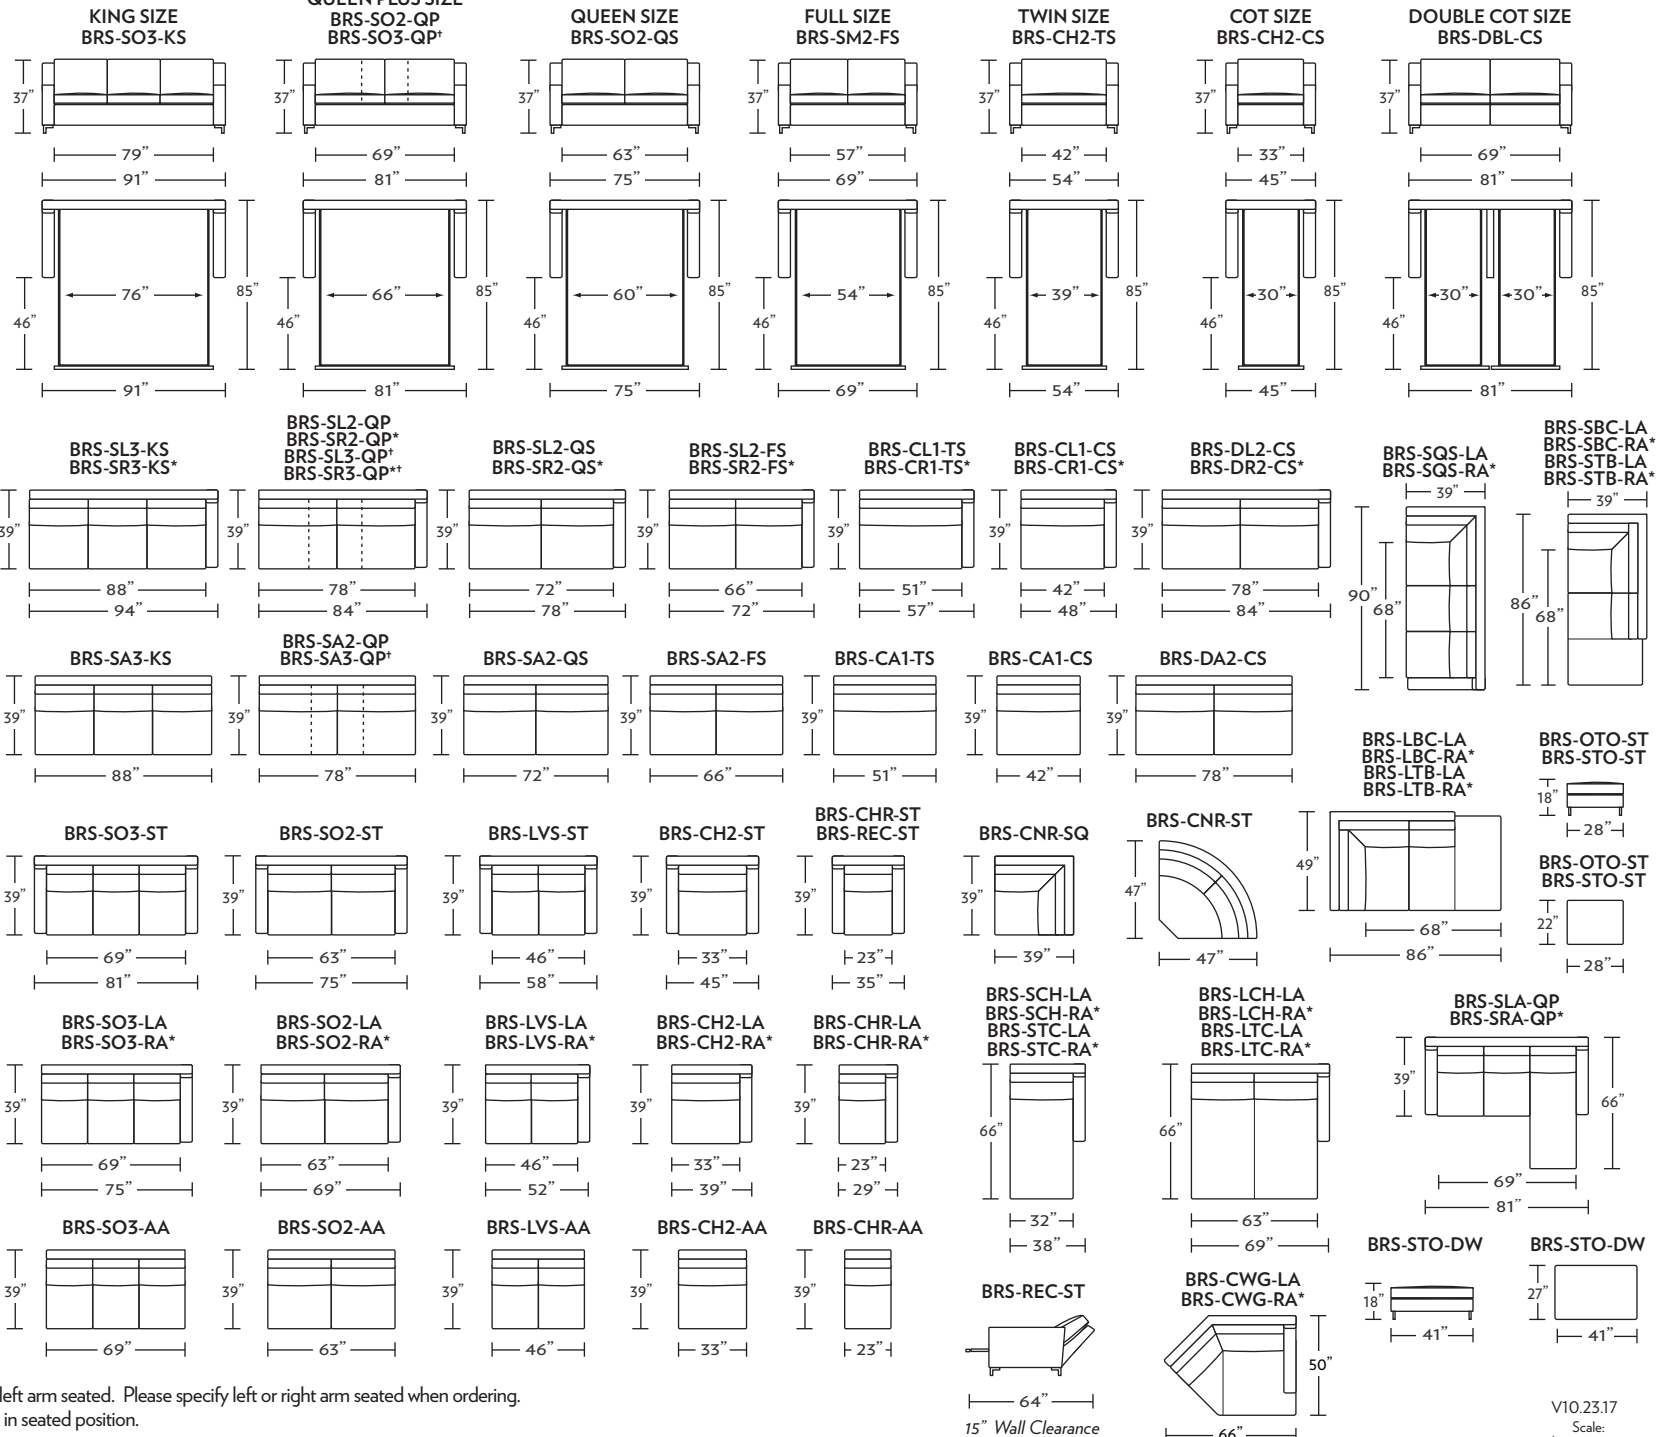

BRYSON

Standard Comfort Sleeper®

Features:

- Featuring the patented Tiffany 24/7™ platform sleep system
- Room to stretch out with true 80 inches of bedroom-length sleeping surface
- Ultimate comfort on four inches of plush, high-density foam mattress
- Zero wall clearance
- Quick-ship delivery
- Double-needle top-stitch
- High-density, high-resiliency foam seat cushions
- Loose back and seat cushions
- Lifetime warranty on frame
- 10-year mechanism warranty
- Metal legs

Mattress Options:

- Premier with Crypton™ ticking
- Gel
- Tempur-Pedic®

Options:

- High-density, high-resiliency foam seat cushions encased in down and down back cushions available
- Wood legs available in Acorn, Espresso or Walnut finish

Please use actual leather, fabric, Crypton®, Sunbrella® and Ultrasuede® swatches when specifying furniture as the colors shown may vary due to the printing process.

* Picture shows left arm seated. Please specify left or right arm seated when ordering.

All orders are in seated position.

† Dotted lines for Queen Plus sizes indicates the number of seats.

All dimensions are approximate and subject to change.