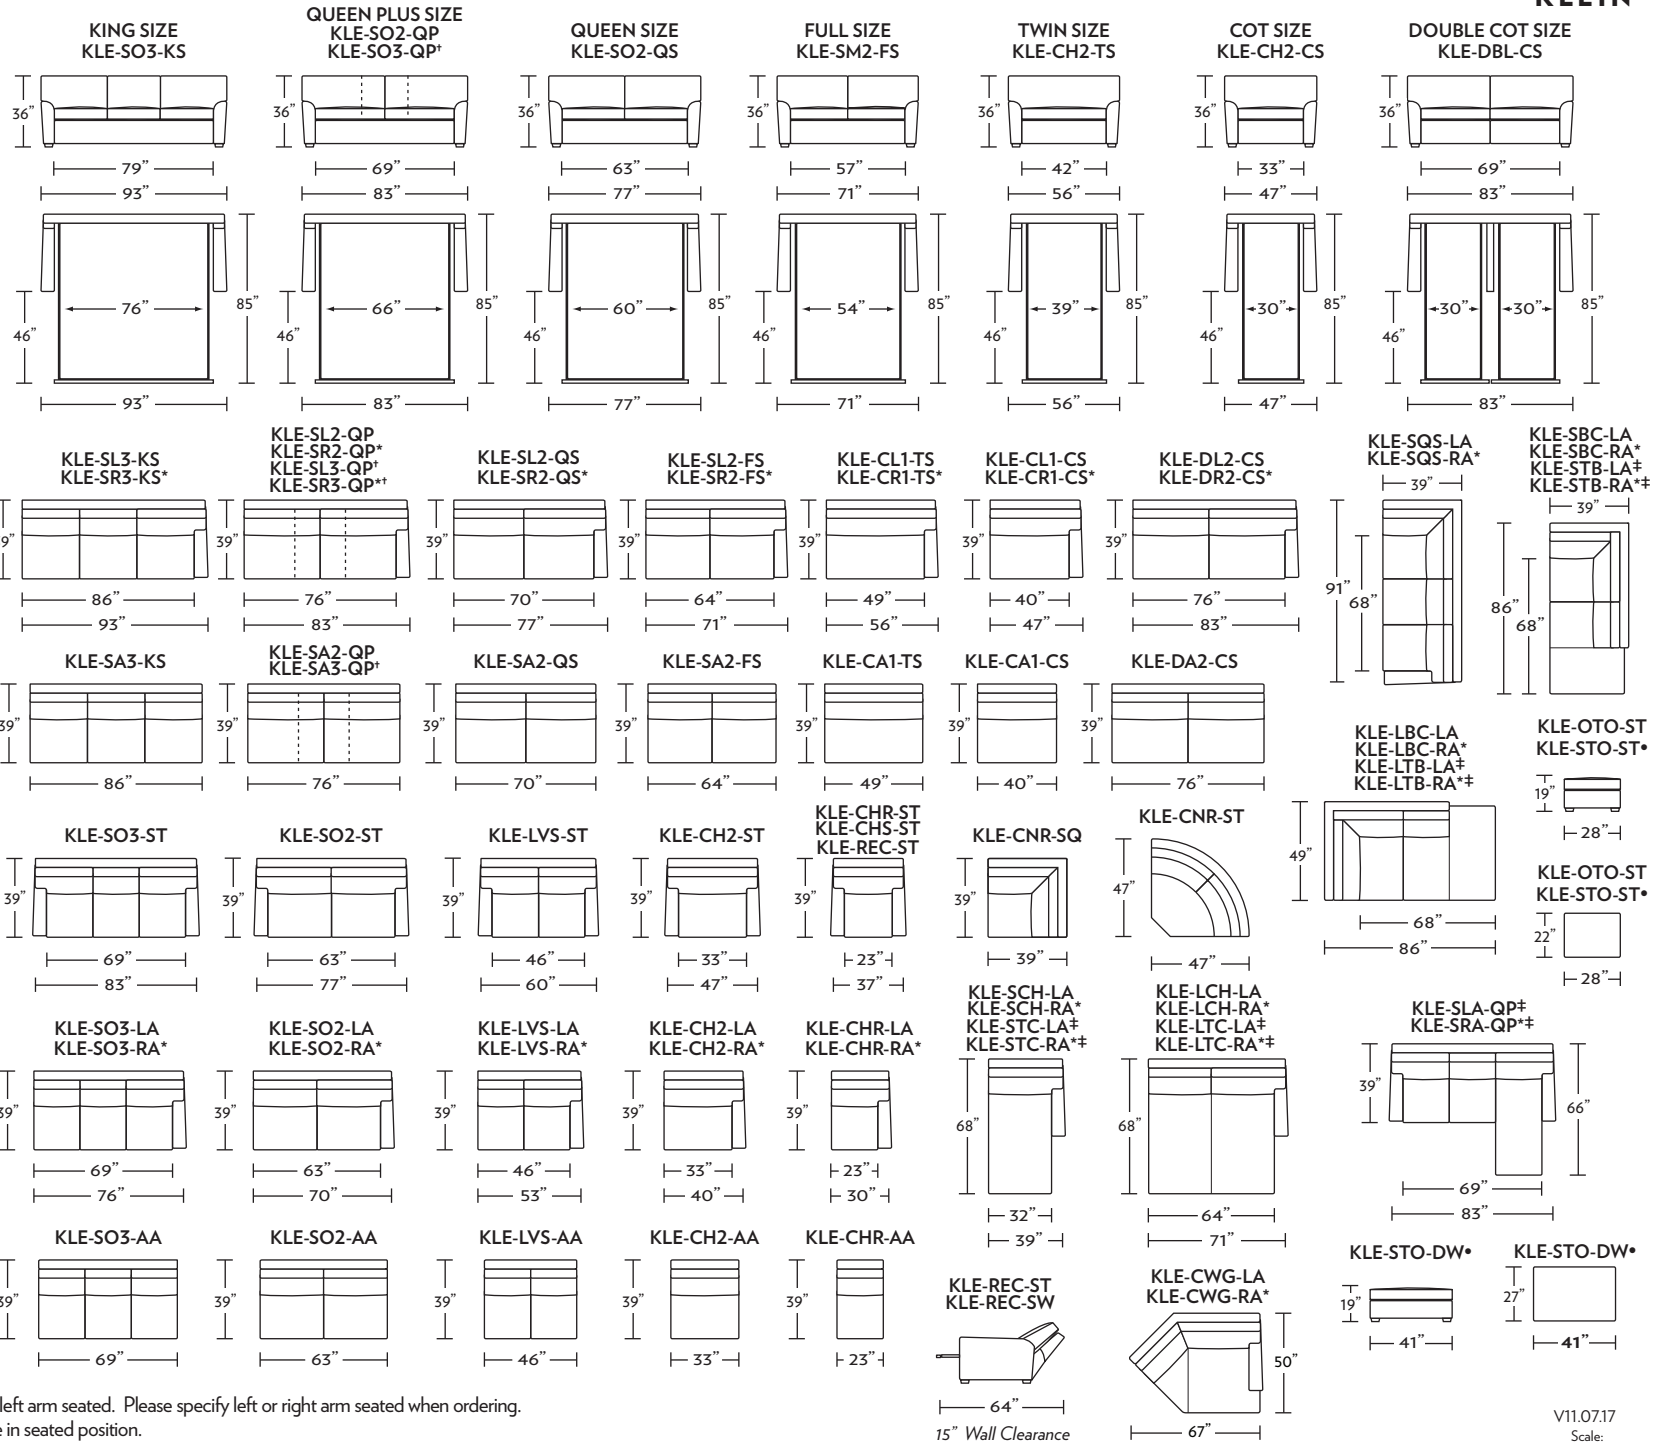

Standard Comfort Sleeper®

Features:

- Featuring the patented Tiffany 24/7™ platform sleep system
- Room to stretch out with true 80 inches of bedroom-length sleeping surface
- Ultimate comfort on five inches of plush, high-density foam mattress
- Under-sofa dust cover keeps dust and dirt from ever touching the mattress
- Zero wall clearance
- Quick-ship delivery
- Double-needle top-stitch
- High-density, high-resiliency foam seat cushions
- Loose back and seat cushions
- Lifetime warranty on frame
- 10-year mechanism warranty

Mattress Options:

- Premier with Crypton™ ticking
- Gel
- Tempur-Pedic®

Options:

- High-density, high-resiliency foam seat cushions encased in down and down back cushions available
- Wood legs available in Acorn, Espresso or Walnut finish
- Nailhead trim available in Antique Brass, Chrome or Pewter finish (arms and deck)

Please use actual leather, fabric, Crypton®, Sunbrella® and Ultrasuede® swatches when specifying furniture as the colors shown may vary due to the printing process.

* Picture shows left arm seated. Please specify left or right arm seated when ordering. All orders are in seated position.

† Dotted lines for Queen Plus sizes indicate the number of seats. All dimensions are approximate and subject to change.

‡ Chaise lifts up to reveal hidden storage space. • Storage