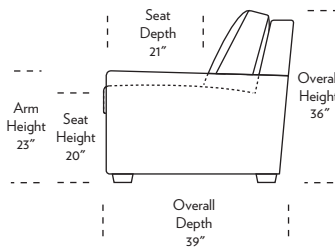

Standard Comfort Sleeper®

Features:

- Featuring the patented Tiffany 24/7™ platform sleep system
- Room to stretch out with true 80 inches of bedroom-length sleeping surface
- Ultimate comfort on five inches of plush, high-density foam mattress
- Under-sofa dust cover keeps dust and dirt from ever touching the mattress
- Zero wall clearance
- Quick-ship delivery
- Double-needle top-stitch
- High-density, high-resiliency foam seat cushions
- Loose back and seat cushions
- Lifetime warranty on frame
- 10-year mechanism warranty

Mattress Options:

- Premier with Crypton™ ticking
- Gel
- Tempur-Pedic®

Options:

- High-density, high-resiliency foam seat cushions encased in down and down back cushions available
- Wood legs available in Acorn, Espresso or Walnut finish
- Nailhead trim available in Antique Brass, Chrome or Pewter finish (arms and deck)

Please use actual leather, fabric, Crypton®, Sunbrella® and Ultrasuede® swatches when specifying furniture as the colors shown may vary due to the printing process.

* Picture shows left arm seated. Please specify left or right arm seated when ordering. All orders are in seated position.

† Dotted lines for Queen Plus sizes indicate the number of seats. All dimensions are approximate and subject to change.

‡ Chaise lifts up to reveal hidden storage space. • Storage