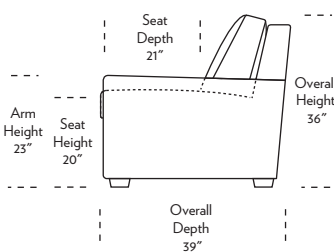

LYONS

Standard Comfort Sleeper®

Features:

- Featuring the patented Tiffany 24/7™ platform sleep system
- Room to stretch out with true 80 inches of bedroom-length sleeping surface
- Ultimate comfort on five inches of plush, high-density foam mattress
- Under-sofa dust covers keeps dust and dirt from ever touching the mattress
- Zero wall clearance
- Quick-ship delivery
- Single-needle top-stitch
- High-density, high-resiliency foam seat cushions
- Loose back and seat cushions
- Lifetime warranty on frame
- 10-year mechanism warranty

Mattress Options:

- Premier with Crypton™ ticking
- Gel
- Tempur-Pedic®

Options:

- High-density, high-resiliency foam seat cushions encased in down and down back cushions available
- Wood legs available in Acorn, Espresso or Walnut finish
- Nailhead trim available in Antique Brass, Chrome or Pewter finish (deck only)

Please use actual leather, fabric, Crypton®, Sunbrella® and Ultrasuede® swatches when specifying furniture as the colors shown may vary due to the printing process.

* Picture shows left arm seated. Please specify left or right arm seated when ordering.

All orders are in seated position.

† Dotted lines for Queen Plus sizes indicates the number of seats.

All dimensions are approximate and subject to change.

15" Wall Clearance

V10.2317
Scale:
1/8 inch = 1 foot