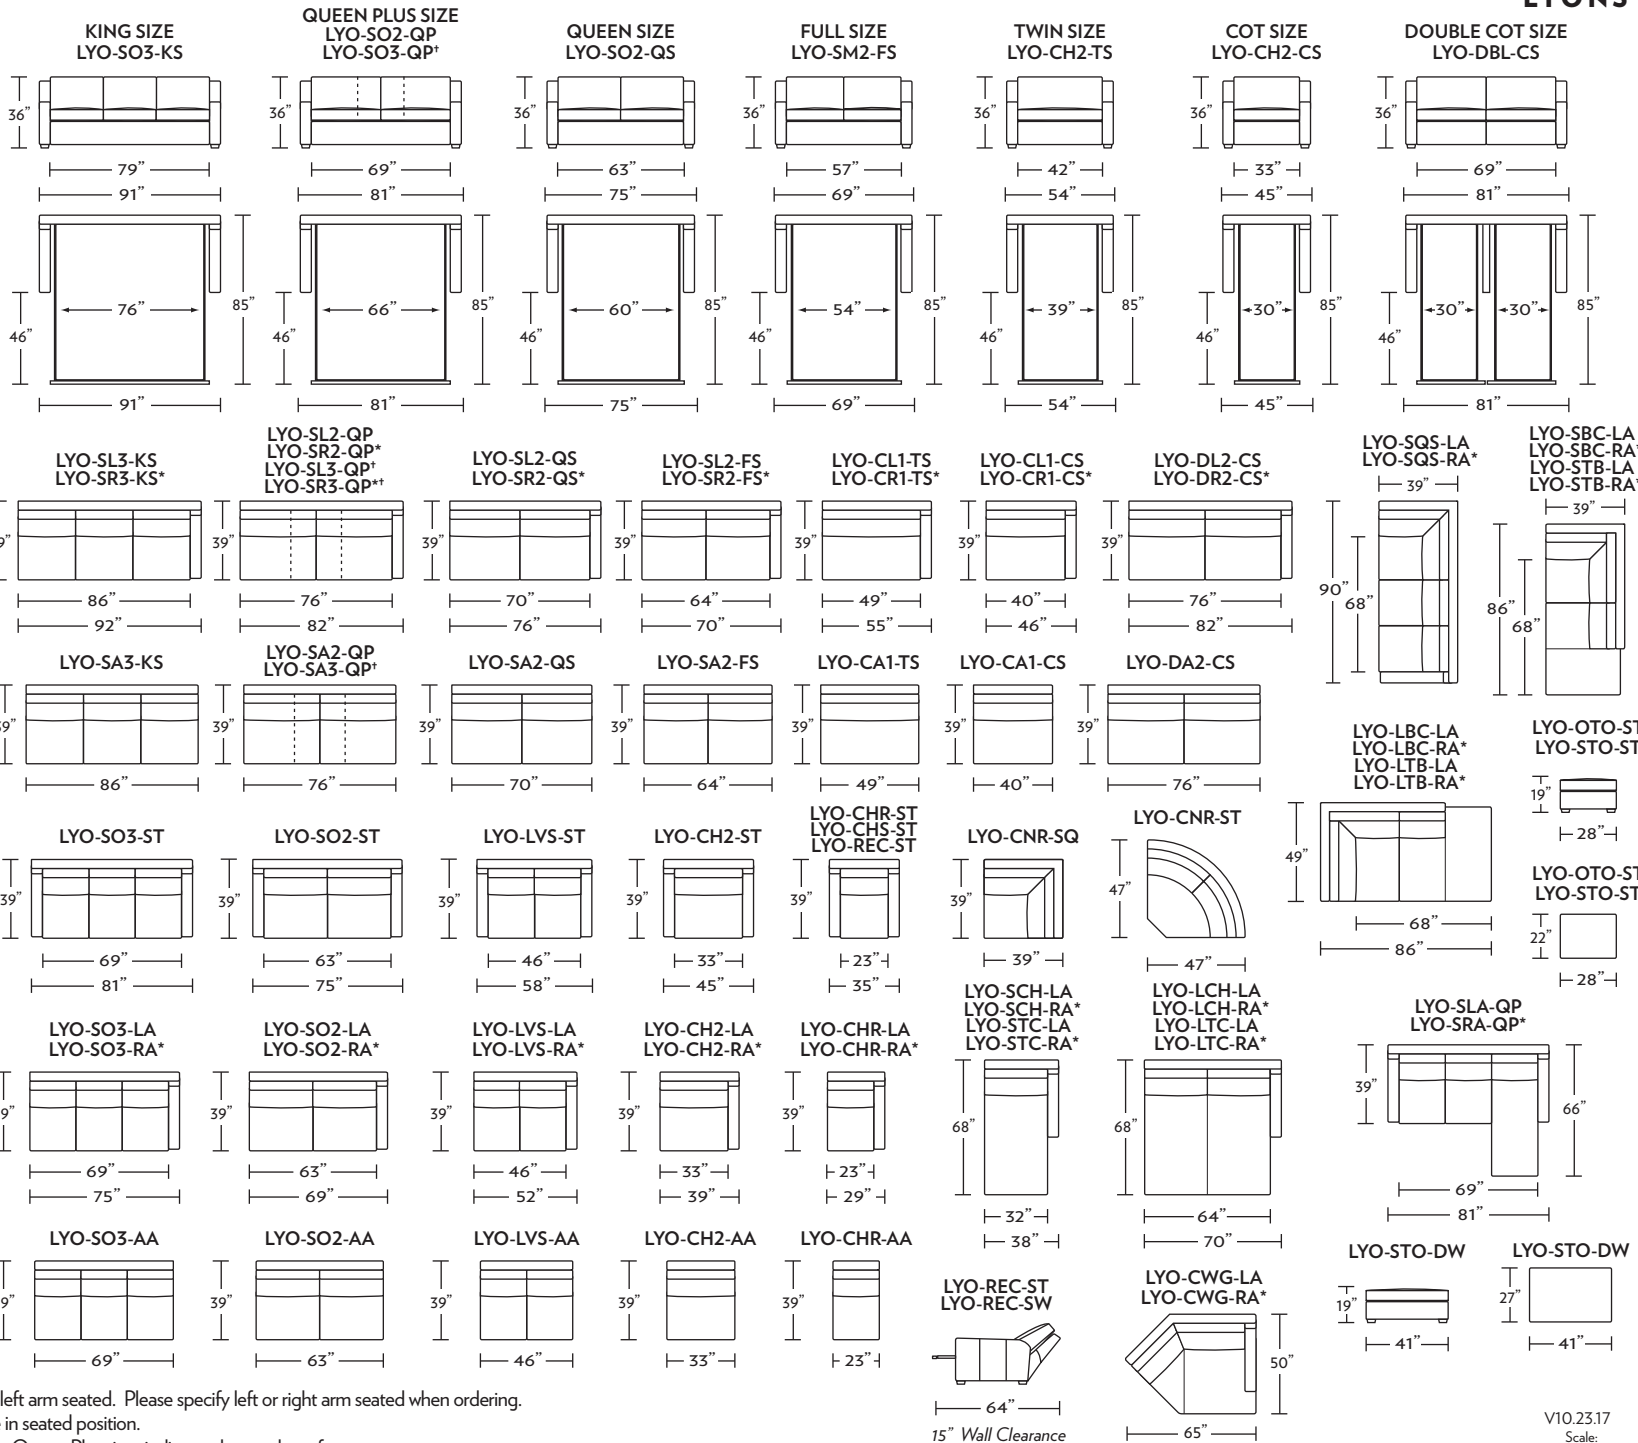

LYONS

Standard Comfort Sleeper®

Features:

- Featuring the patented Tiffany 24/7™ platform sleep system
- Room to stretch out with true 80 inches of bedroom-length sleeping surface
- Ultimate comfort on five inches of plush, high-density foam mattress
- Under-sofa dust covers keeps dust and dirt from ever touching the mattress
- Zero wall clearance
- Quick-ship delivery
- Single-needle top-stitch
- High-density, high-resiliency foam seat cushions
- Loose back and seat cushions
- Lifetime warranty on frame
- 10-year mechanism warranty

Mattress Options:

- Premier with Crypton™ ticking
- Gel
- Tempur-Pedic®

Options:

- High-density, high-resiliency foam seat cushions encased in down and down back cushions available
- Wood legs available in Acorn, Espresso or Walnut finish
- Nailhead trim available in Antique Brass, Chrome or Pewter finish (deck only)

Please use actual leather, fabric, Crypton®, Sunbrella® and Ultrasuede® swatches when specifying furniture as the colors shown may vary due to the printing process.

* Picture shows left arm seated. Please specify left or right arm seated when ordering.

All orders are in seated position.

† Dotted lines for Queen Plus sizes indicates the number of seats.

All dimensions are approximate and subject to change.

15" Wall Clearance

V10.2317
Scale:
1/8 inch = 1 foot