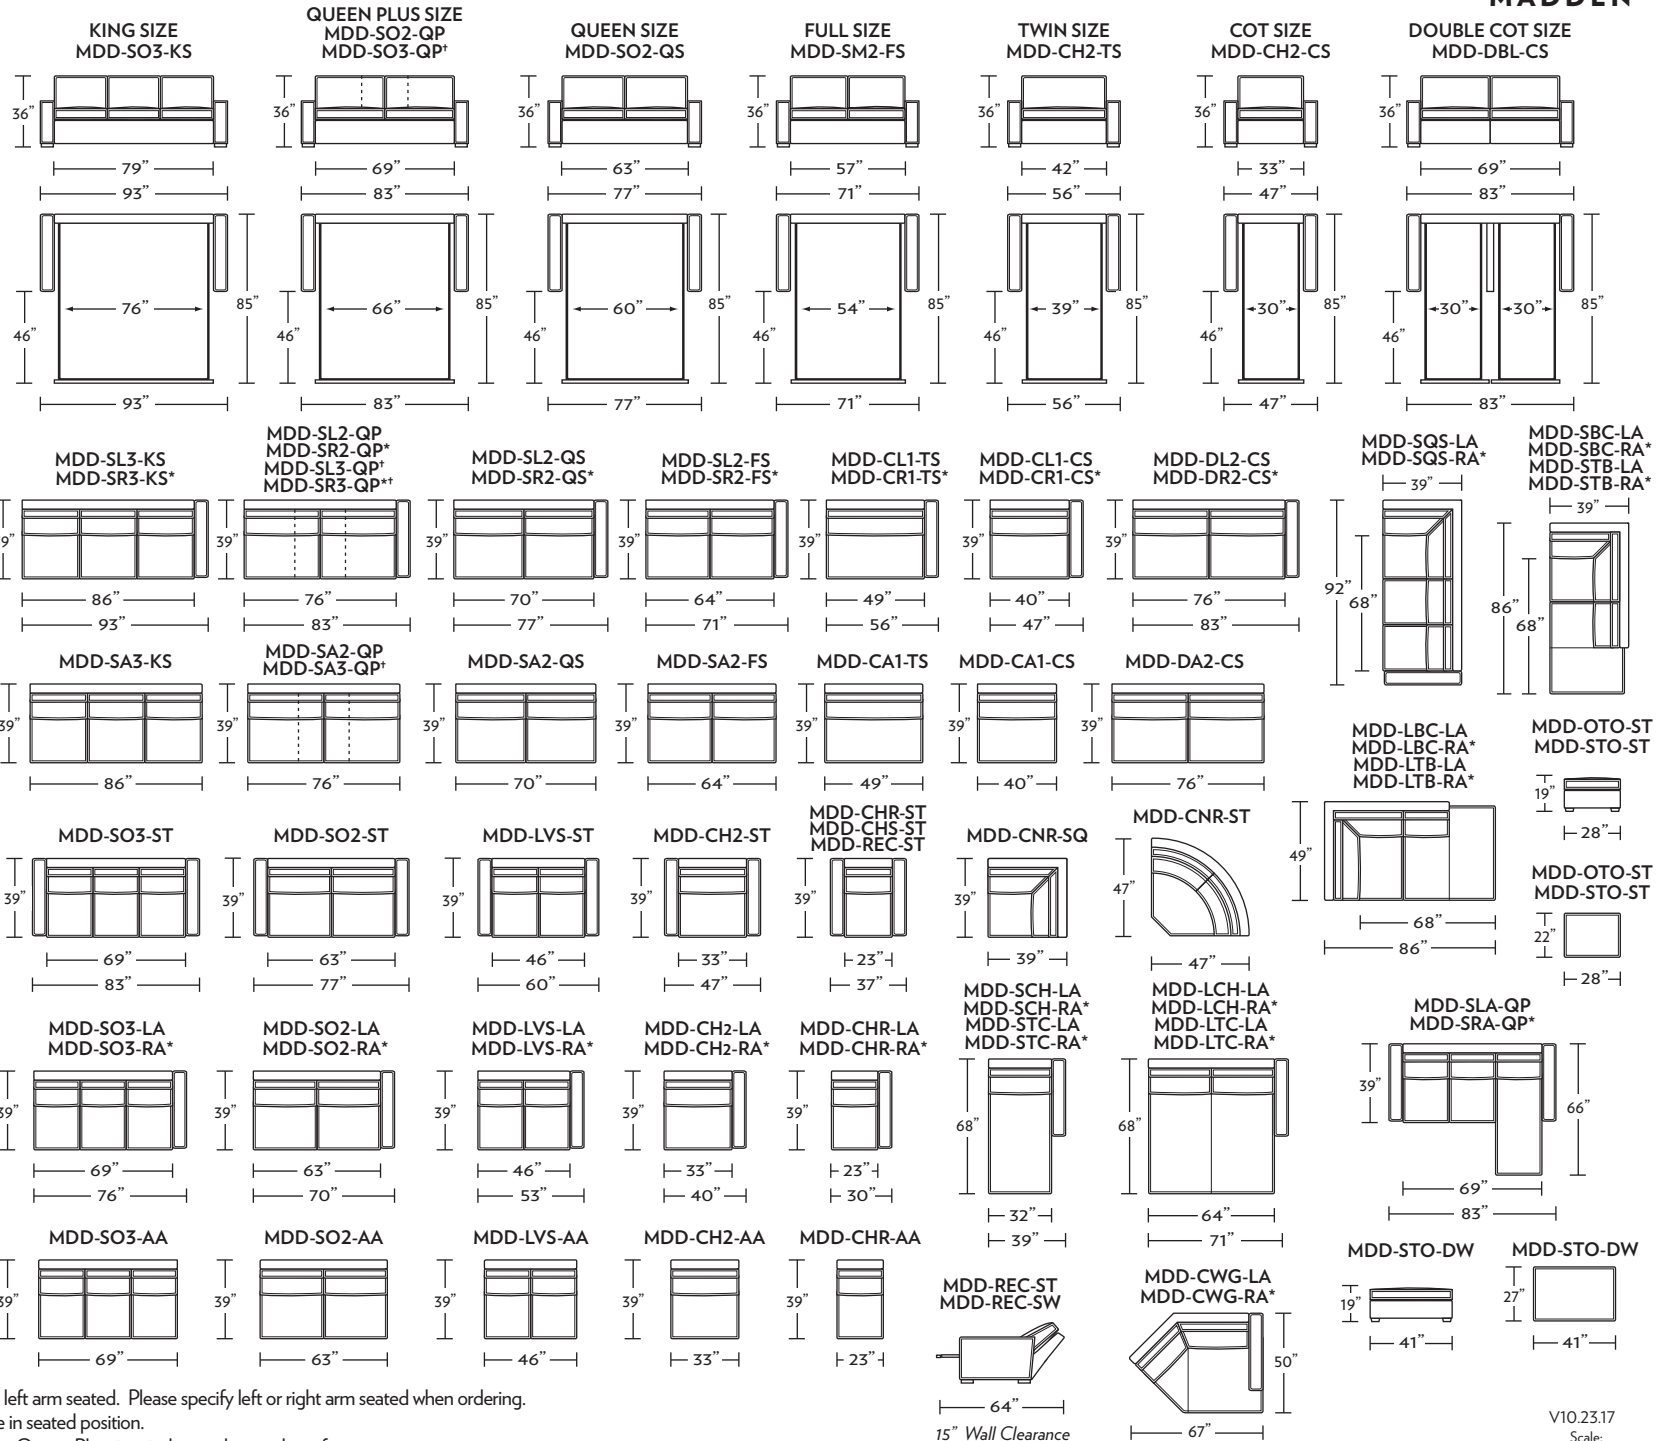

MADDEN

Standard Comfort Sleeper®

Features:

- Featuring the patented Tiffany 24/7™ platform sleep system
- Room to stretch out with true 80 inches of bedroom-length sleeping surface
- Ultimate comfort on five inches of plush, high-density foam mattress
- Under-sofa dust covers keeps dust and dirt from ever touching the mattress
- Zero wall clearance
- Quick-ship delivery
- Flat French welt
- High-density, high-resiliency foam seat cushions
- Loose back and seat cushions
- Lifetime warranty on frame
- 10-year mechanism warranty

Mattress Options:

- Premier with Crypton™ ticking
- Gel
- Tempur-Pedic®

Options:

- High-density, high-resiliency foam seat cushions encased in down and down back cushions available
- Wood legs available in Acorn, Espresso or Walnut finish

Please use actual leather, fabric, Crypton®, Sunbrella® and Ultrasuede® swatches when specifying furniture as the colors shown may vary due to the printing process.

* Picture shows left arm seated. Please specify left or right arm seated when ordering.

All orders are in seated position.

† Dotted lines for Queen Plus sizes indicates the number of seats.

All dimensions are approximate and subject to change.