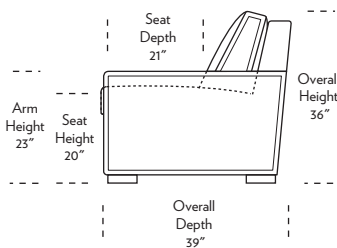

MADDEN

Standard Comfort Sleeper®

Features:

- Featuring the patented Tiffany 24/7™ platform sleep system
- Room to stretch out with true 80 inches of bedroom-length sleeping surface
- Ultimate comfort on five inches of plush, high-density foam mattress
- Under-sofa dust covers keeps dust and dirt from ever touching the mattress
- Zero wall clearance
- Quick-ship delivery
- Flat French welt
- High-density, high-resiliency foam seat cushions
- Loose back and seat cushions
- Lifetime warranty on frame
- 10-year mechanism warranty

Mattress Options:

- Premier with Crypton™ ticking
- Gel
- Tempur-Pedic®

Options:

- High-density, high-resiliency foam seat cushions encased in down and down back cushions available
- Wood legs available in Acorn, Espresso or Walnut finish

Please use actual leather, fabric, Crypton®, Sunbrella® and Ultrasuede® swatches when specifying furniture as the colors shown may vary due to the printing process.

* Picture shows left arm seated. Please specify left or right arm seated when ordering.

All orders are in seated position.

† Dotted lines for Queen Plus sizes indicates the number of seats.

All dimensions are approximate and subject to change.