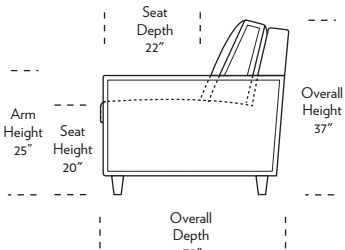

Standard Comfort Sleeper®

Features:

- Featuring the patented Tiffany 24/7™ platform sleep system
- Room to stretch out with true 80 inches of bedroom-length sleeping surface
- Ultimate comfort on four inches of plush, high-density foam mattress
- Zero wall clearance
- Quick-ship delivery
- Flat French welt
- High-density, high-resiliency foam seat cushions
- Loose back and seat cushions
- Lifetime warranty on frame
- 10-year mechanism warranty

Please use actual leather, fabric, Crypton®, Sunbrella® and Ultrasuede® swatches when specifying furniture as the colors shown may vary due to the printing process.

MITCHELL

* Picture shows left arm seated. Please specify left or right arm seated when ordering.
 All orders are in seated position.
 † Dotted lines for Queen Plus sizes indicates the number of seats.
 All dimensions are approximate and subject to change.