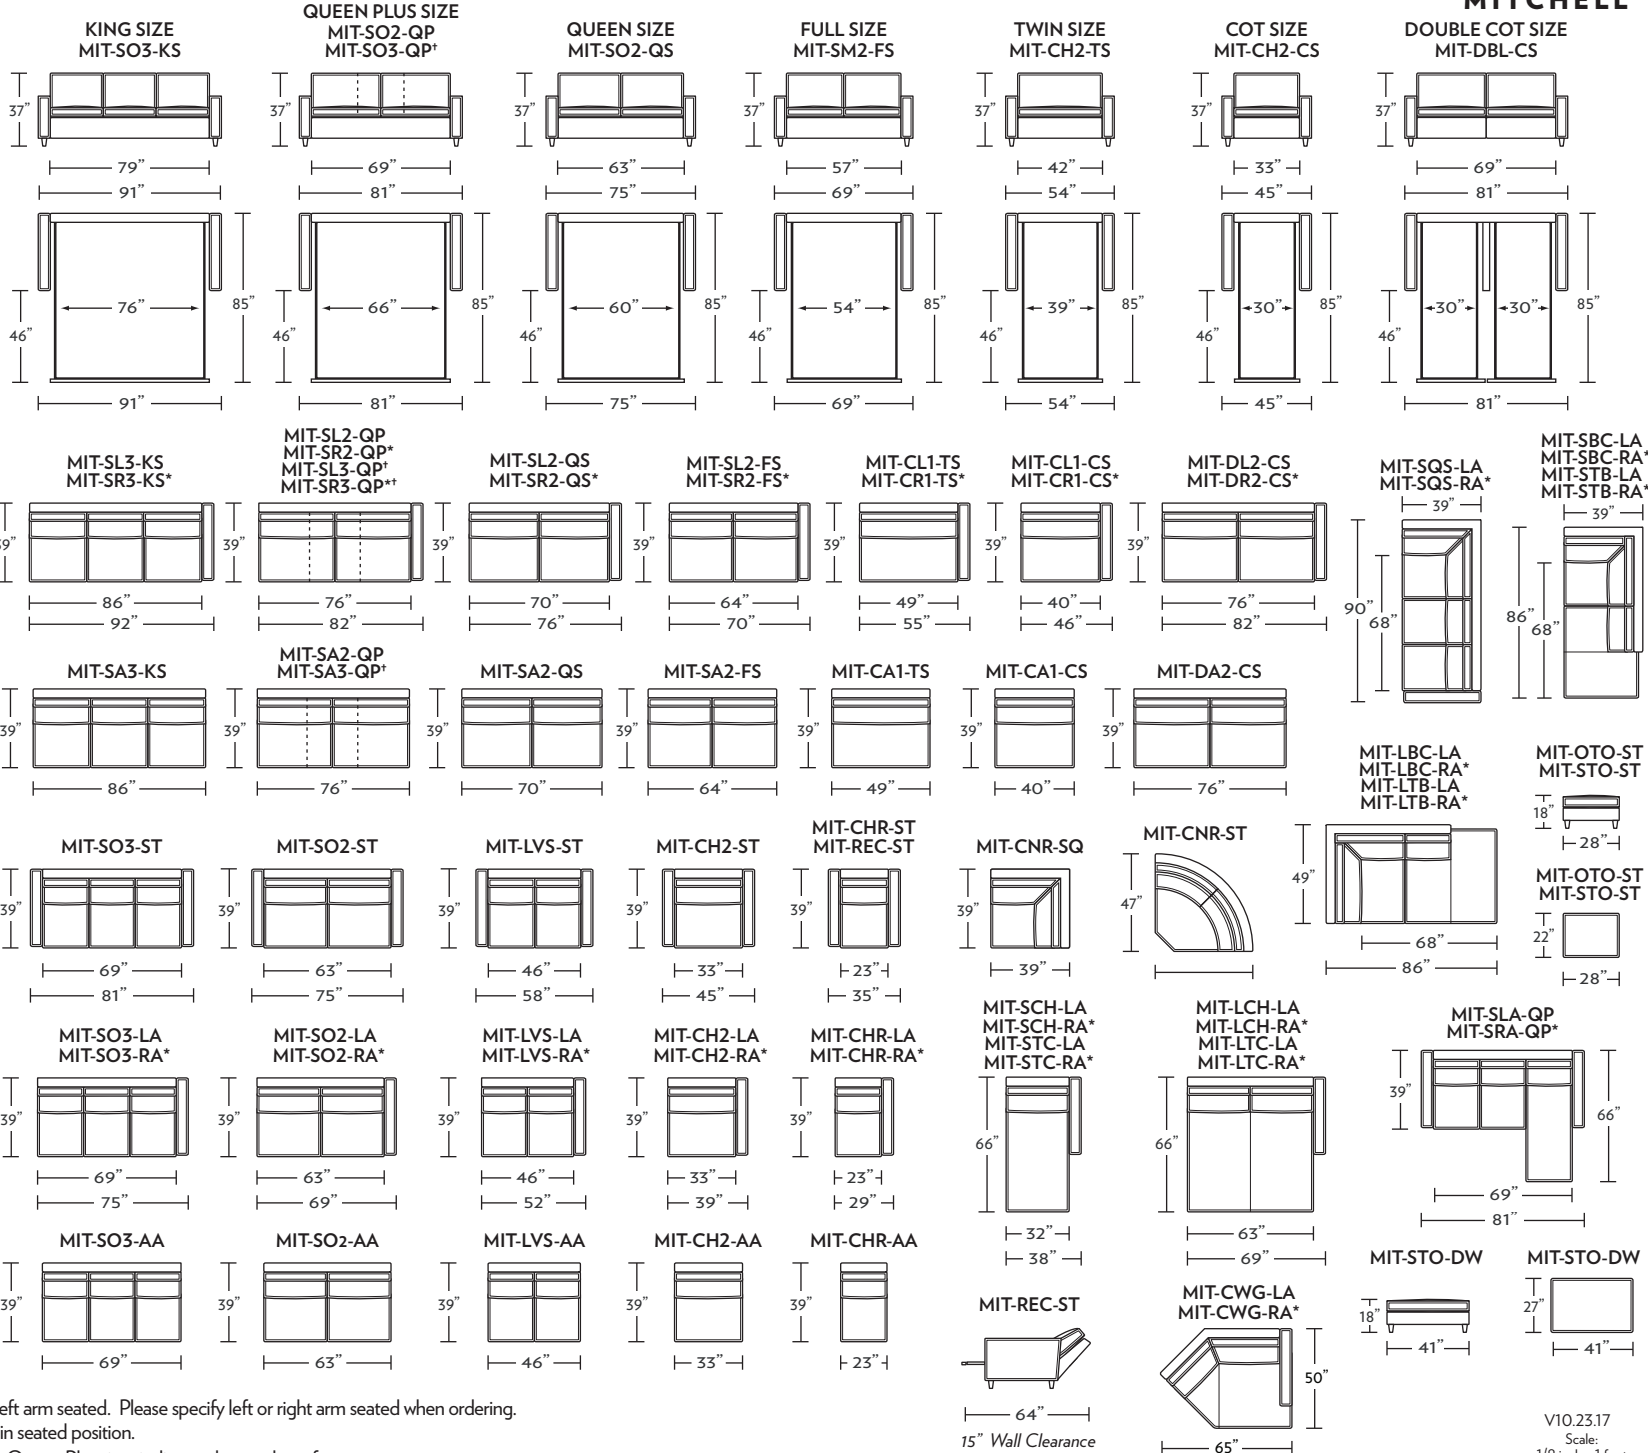

Standard Comfort Sleeper®

Features:

- Featuring the patented Tiffany 24/7™ platform sleep system
- Room to stretch out with true 80 inches of bedroom-length sleeping surface
- Ultimate comfort on four inches of plush, high-density foam mattress
- Zero wall clearance
- Quick-ship delivery
- Flat French welt
- High-density, high-resiliency foam seat cushions
- Loose back and seat cushions
- Lifetime warranty on frame
- 10-year mechanism warranty

Please use actual leather, fabric, Crypton®, Sunbrella® and Ultrasuede® swatches when specifying furniture as the colors shown may vary due to the printing process.

MITCHELL

* Picture shows left arm seated. Please specify left or right arm seated when ordering.
 All orders are in seated position.
 † Dotted lines for Queen Plus sizes indicates the number of seats.
 All dimensions are approximate and subject to change.