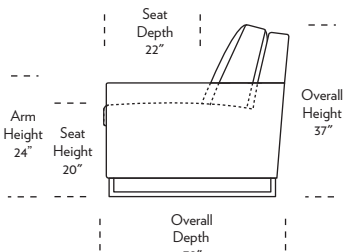

SULLEY

Standard Comfort Sleeper®

Features:

- Featuring the patented Tiffany 24/7™ platform sleep system
- Room to stretch out with true 80 inches of bedroom-length sleeping surface
- Ultimate comfort on four inches of plush, high-density foam mattress
- Zero wall clearance
- Quick-ship delivery
- Double-needle top-stitch
- High-density, high-resiliency foam seat cushions
- Loose back and seat cushions
- Lifetime warranty on frame
- 10-year mechanism warranty
- Brushed stainless steel leg

* Picture shows left arm seated. Please specify left or right arm seated when ordering.
 All orders are in seated position.
 † Dotted lines for Queen Plus sizes indicates the number of seats.
 All dimensions are approximate and subject to change.