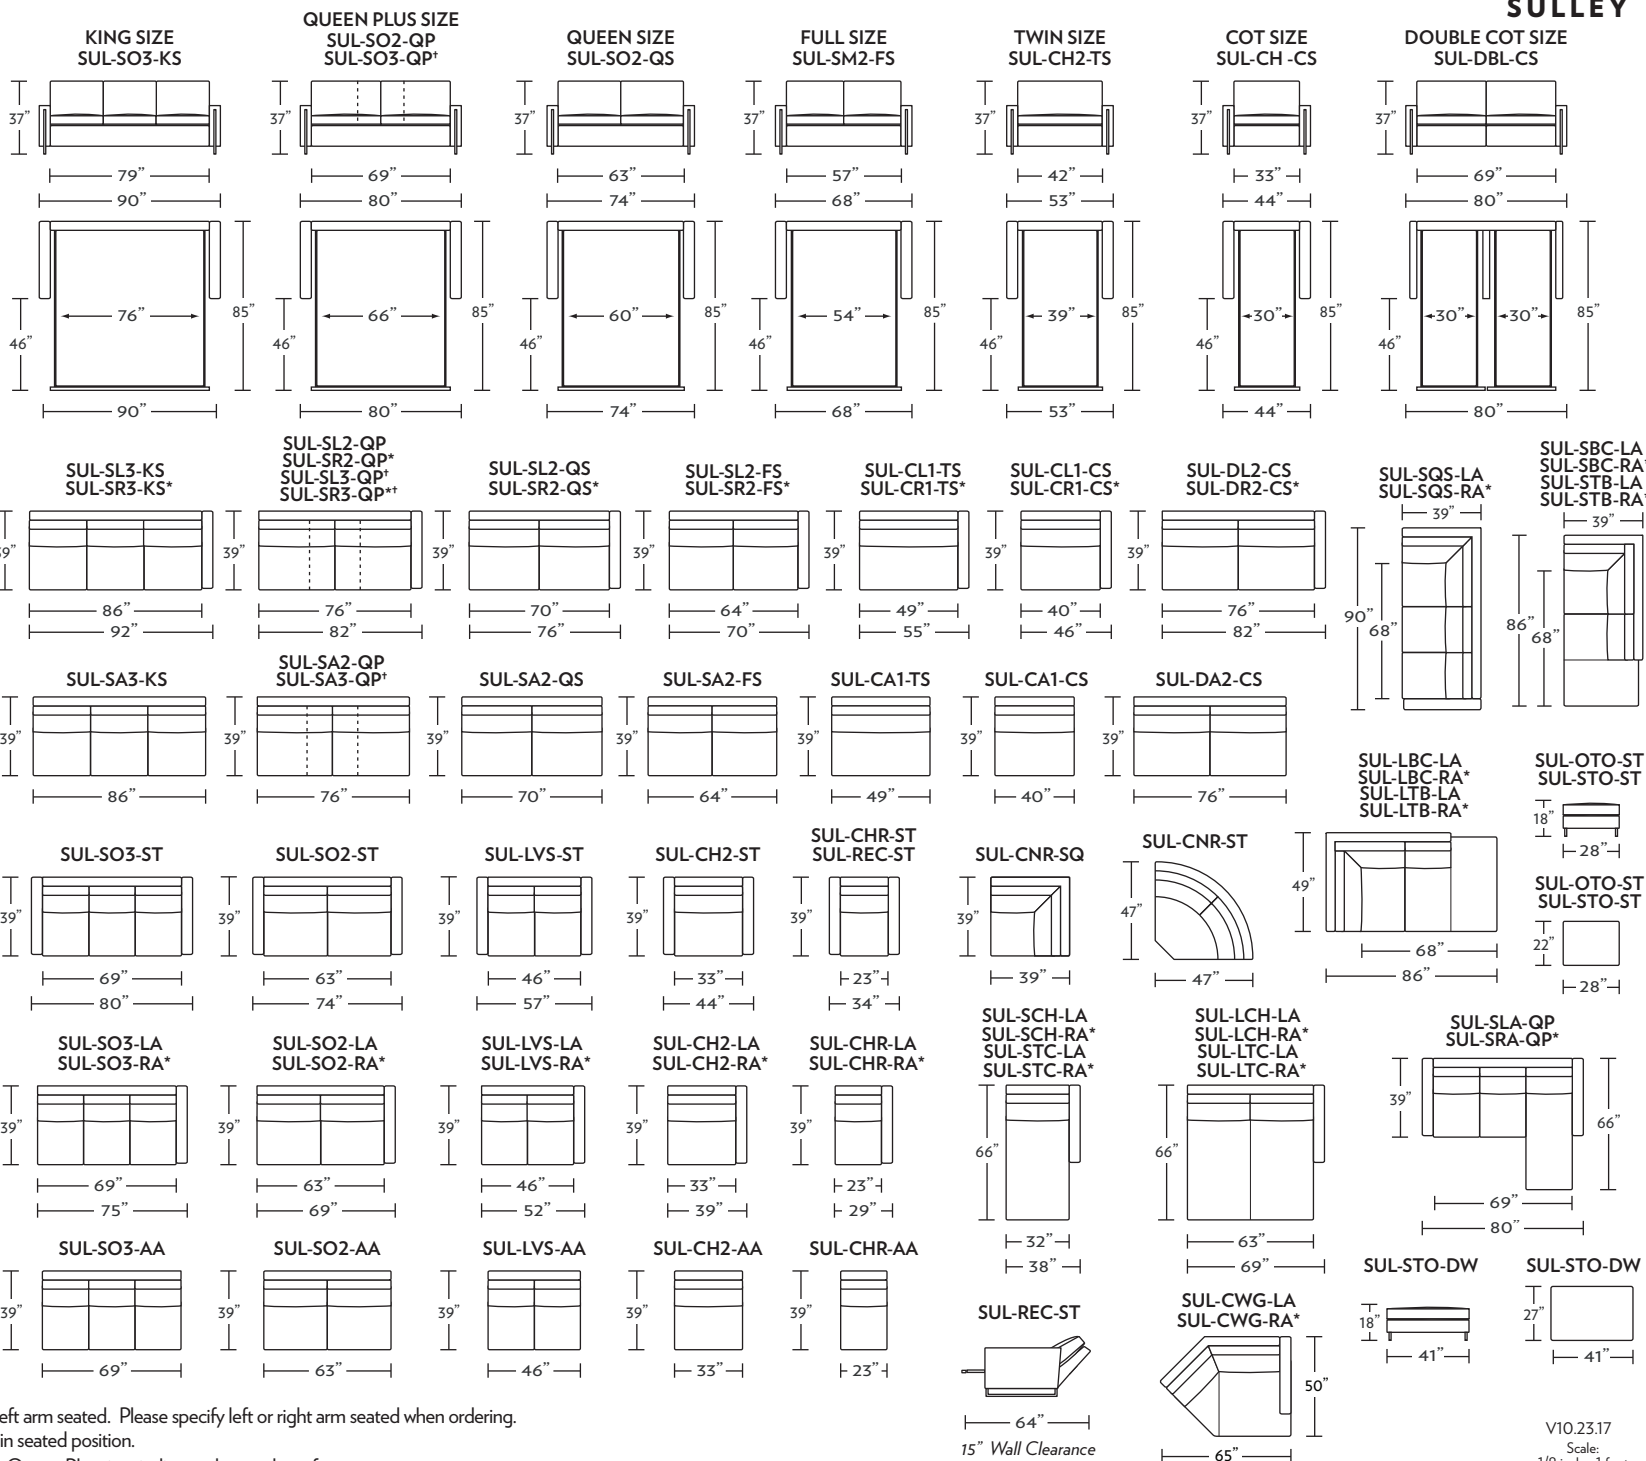

SULLEY

Standard Comfort Sleeper®

Features:

- Featuring the patented Tiffany 24/7™ platform sleep system
- Room to stretch out with true 80 inches of bedroom-length sleeping surface
- Ultimate comfort on four inches of plush, high-density foam mattress
- Zero wall clearance
- Quick-ship delivery
- Double-needle top-stitch
- High-density, high-resiliency foam seat cushions
- Loose back and seat cushions
- Lifetime warranty on frame
- 10-year mechanism warranty
- Brushed stainless steel leg

* Picture shows left arm seated. Please specify left or right arm seated when ordering.
 All orders are in seated position.
 † Dotted lines for Queen Plus sizes indicates the number of seats.
 All dimensions are approximate and subject to change.