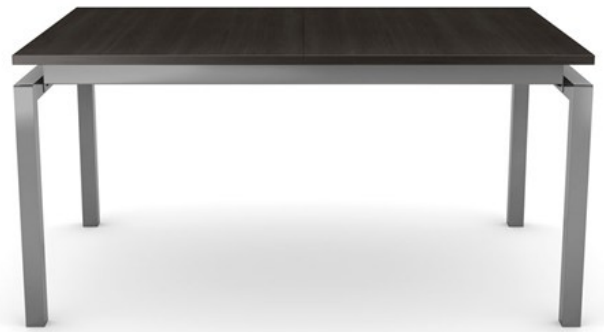

# Zoom

50522 | Extendable table base

Trend : Urban

What makes this table so distinctive? Its top that seems to float in space, or the leaf system that doubles its seating capacity? Either way, Zoom will give you a place to capture happy memories in time.

- Opens easily and effortlessly by one person
- Ball bearing slide mechanism
- Seats 8 comfortably
- Built-in leaf storage

[Watch the video!](#)

## Sizes and heights available:

Table

w 38"

D 60"

H 29"

w (width) D (depth) H (height) s (seat height)