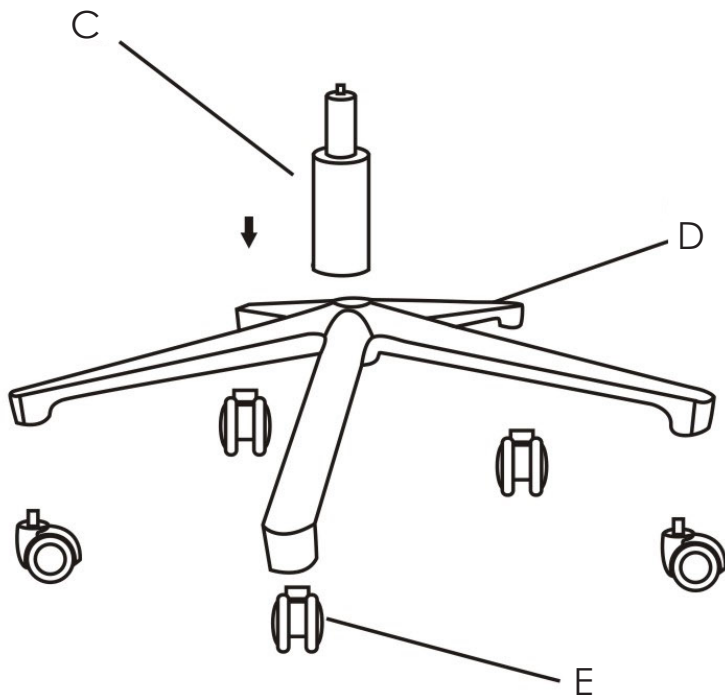

PLEASE NOTE: Check that you have received all components and hardware before assembling. If you are missing any parts, contact your retailer, or fax Eurø Style at 415.455.8033 or email: cs@gotoeurostyle.com.

2