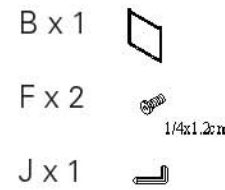

eurostyle™

Assembly Instructions Gilbert Desk

PLEASE NOTE: Check that you have received all components and hardware before assembling. If you are missing any parts, contact your retailer, or fax Euro Style at 415.455.8033.

During assembly, hand tighten screws only. When all screws are in place, then tighten completely.